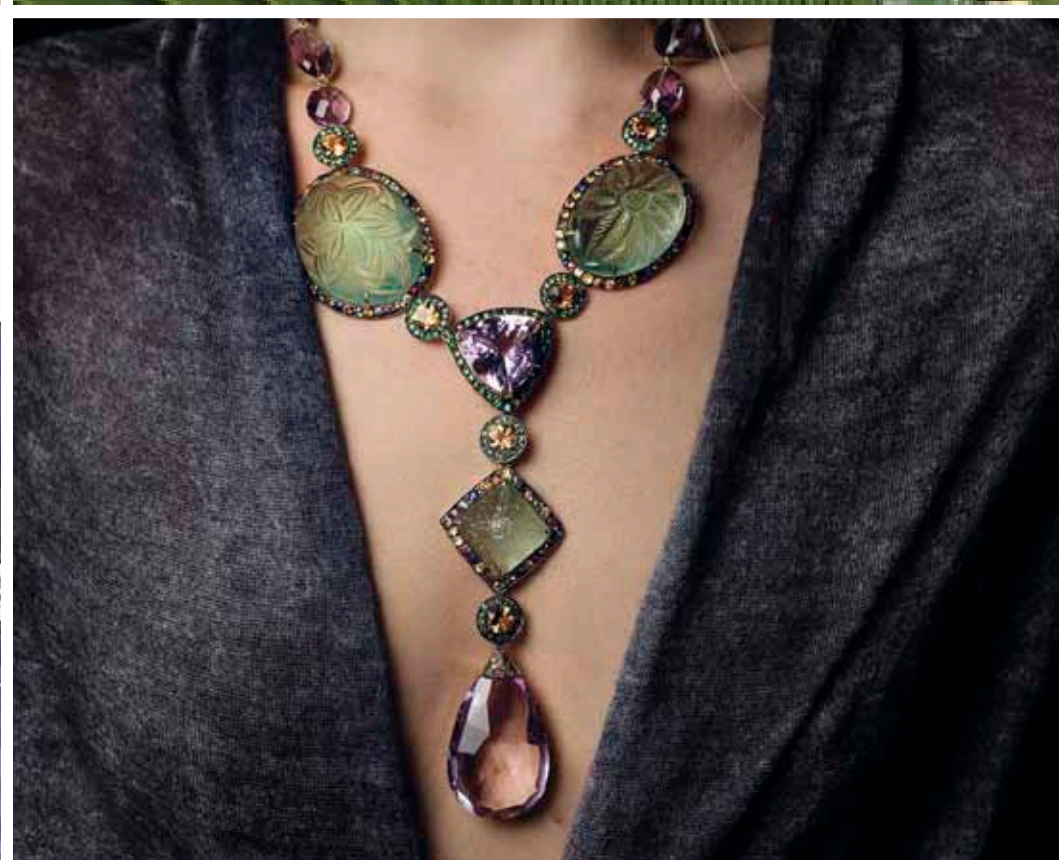

maquillage

MAQUILLAGE

home collection

maquillage

MAQUILLAGE

AN INTENSE WAY INTO THE WORLD_COLORS OF
casa+39

collection

CITY_GOLD_ PUCCHINI NIGHT AND DAY